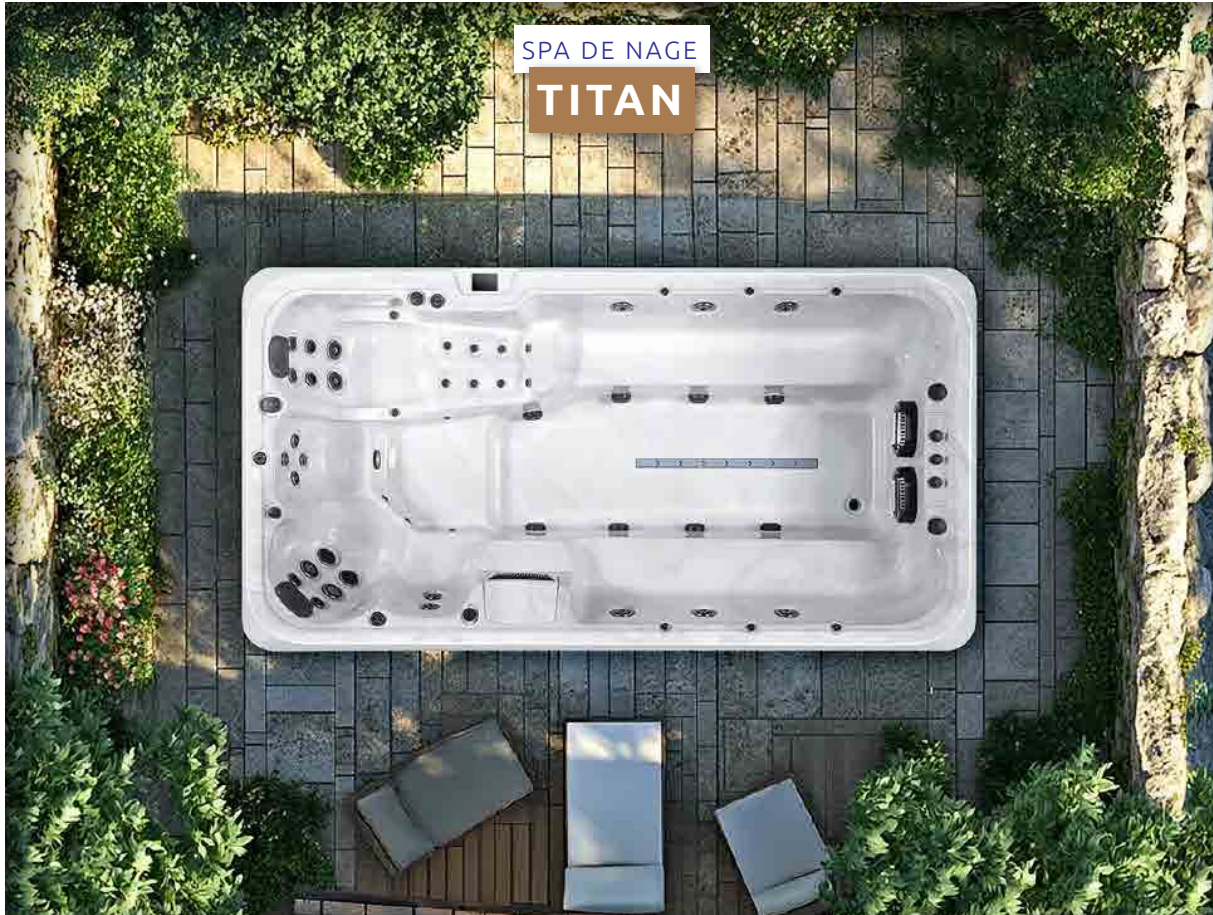

SPA DE NAGE
TITAN

SPÉCIFICITÉS DU SPA

Places	10	Poids à sec / Poids en eau	920 kg / 5 120 kg
Dimensions	430 x 225 x 120 cm	Capacité en eau	4 200 L
Total Jets	38	Isolation	Platinum Premium Shield
Disposition des sièges	9 sièges + 1 place allongée	Fourniture d'électricité	40 Amp
Éclairage LED	✓	Chauffage	3 kW
Système musical	Bluetooth	Pompes	2 x 2 HP
Système d'eau	SW Ozone	Pompes (Swim)	2 x 3 HP
Contrôles	Spa Touch 2T	Pompe de circulation	1 x 0,35 HP

COLORIS DU SPA